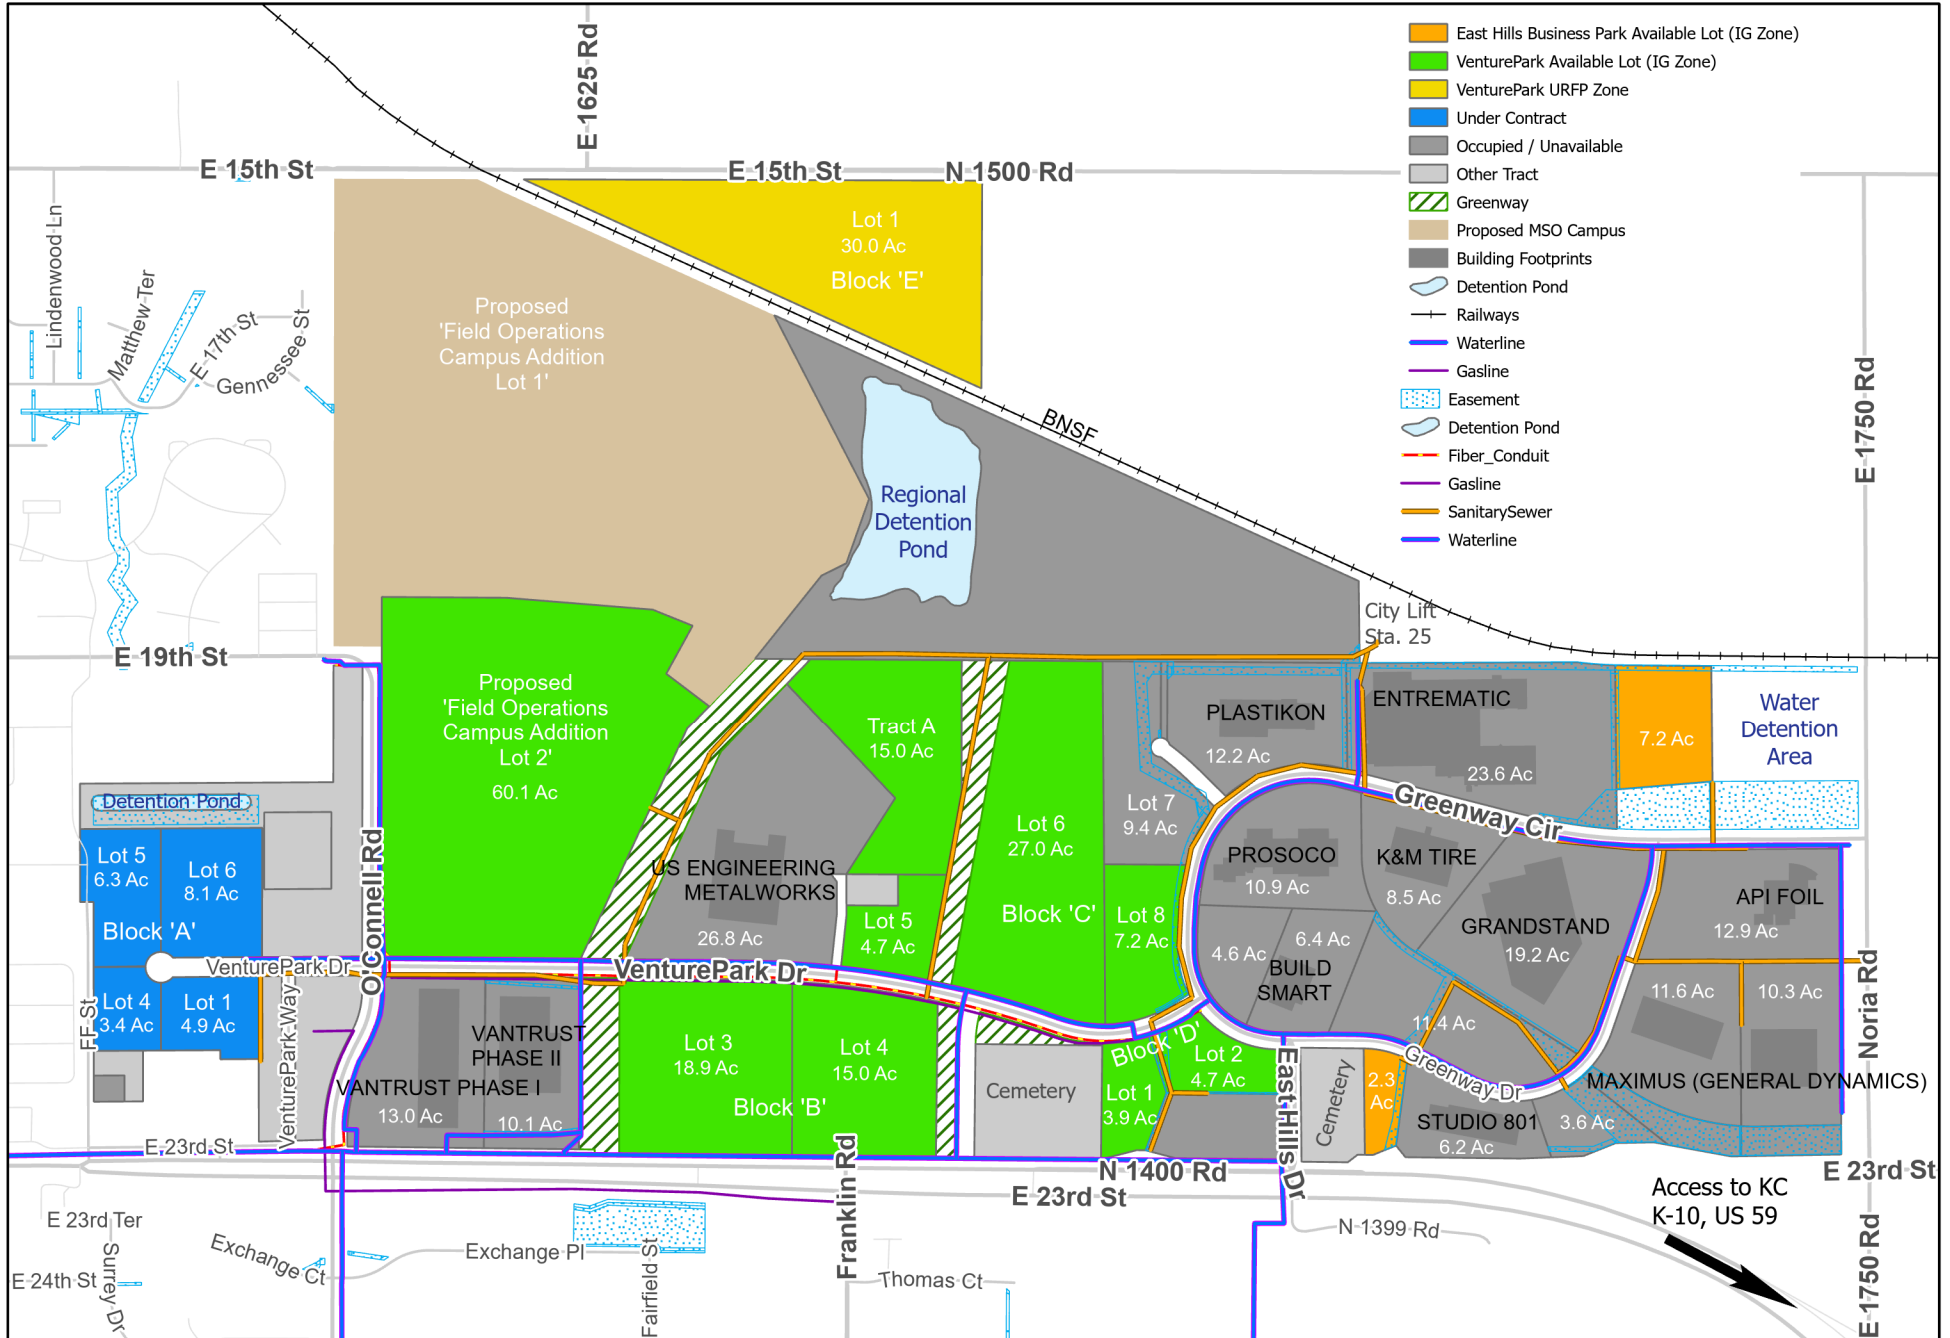

# Available Lots: Lawrence VenturePark and East Hills Business Park

0 500 1,000 2,000 Feet

Map Updated: 2/27/2024

Access to KC  
K-10, US 59